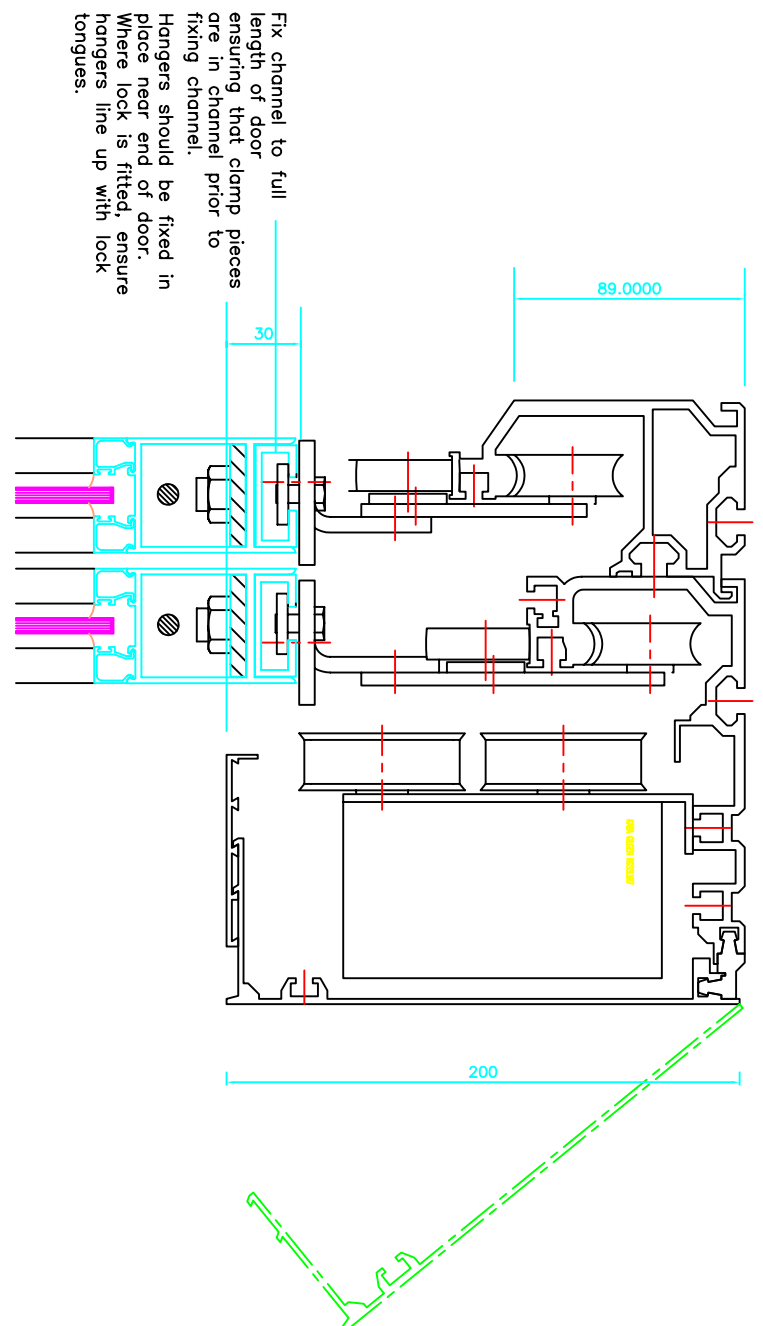

230.0000

Fix channel to full length of door ensuring that clamp pieces are in channel prior to fixing channel.  
 Hangers should be fixed in place near end of door. Where lock is fitted, ensure hangers line up with lock tongues.

Finished Floor Level

DOORWAYS PTY LTD ABN: 14 070 034 287  
 10 SILICON PLACE  
 TULLAMARINE, VICTORIA 3043  
 TEL: + 61 3 9338 9898  
 FAX: + 61 3 9338 9191

MODEL:	SLM Telescoping	PROJECT:		Drawn:	GW
	Aluminium frame installation			Date:	1 Jan-05
				Scale:	1:20
				Dwg no:	KSILMT01