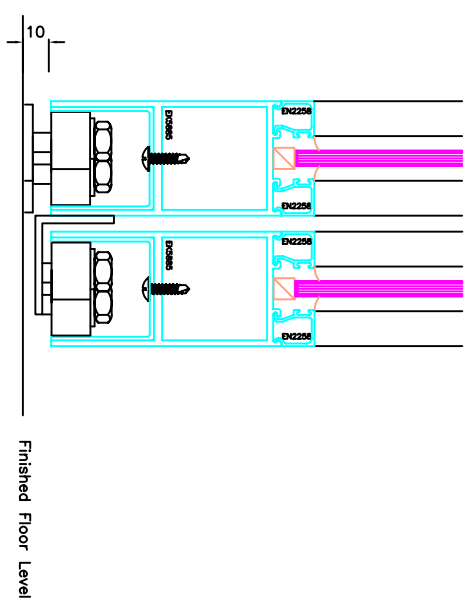

230.0000

Fix channel to full length of door ensuring that clamp pieces are in channel prior to fixing channel.  
 Hangers should be fixed in place near end of door. Where lock is fitted, ensure hangers line up with lock tongues.

Finished Floor Level

DOORWAYS PTY LTD ABN: 14 070 034 287  
 10 SILICON PLACE  
 TULLAMARINE, VICTORIA 3043  
 TEL: + 61 3 9338 9898  
 FAX: + 61 3 9338 9191

MODEL:	SLM Telescoping	PROJECT:		Drawn:	GW
	Aluminium frame installation			Date:	1 Jan-05
				Scale:	1:20
				Dwg no:	KSILMT01